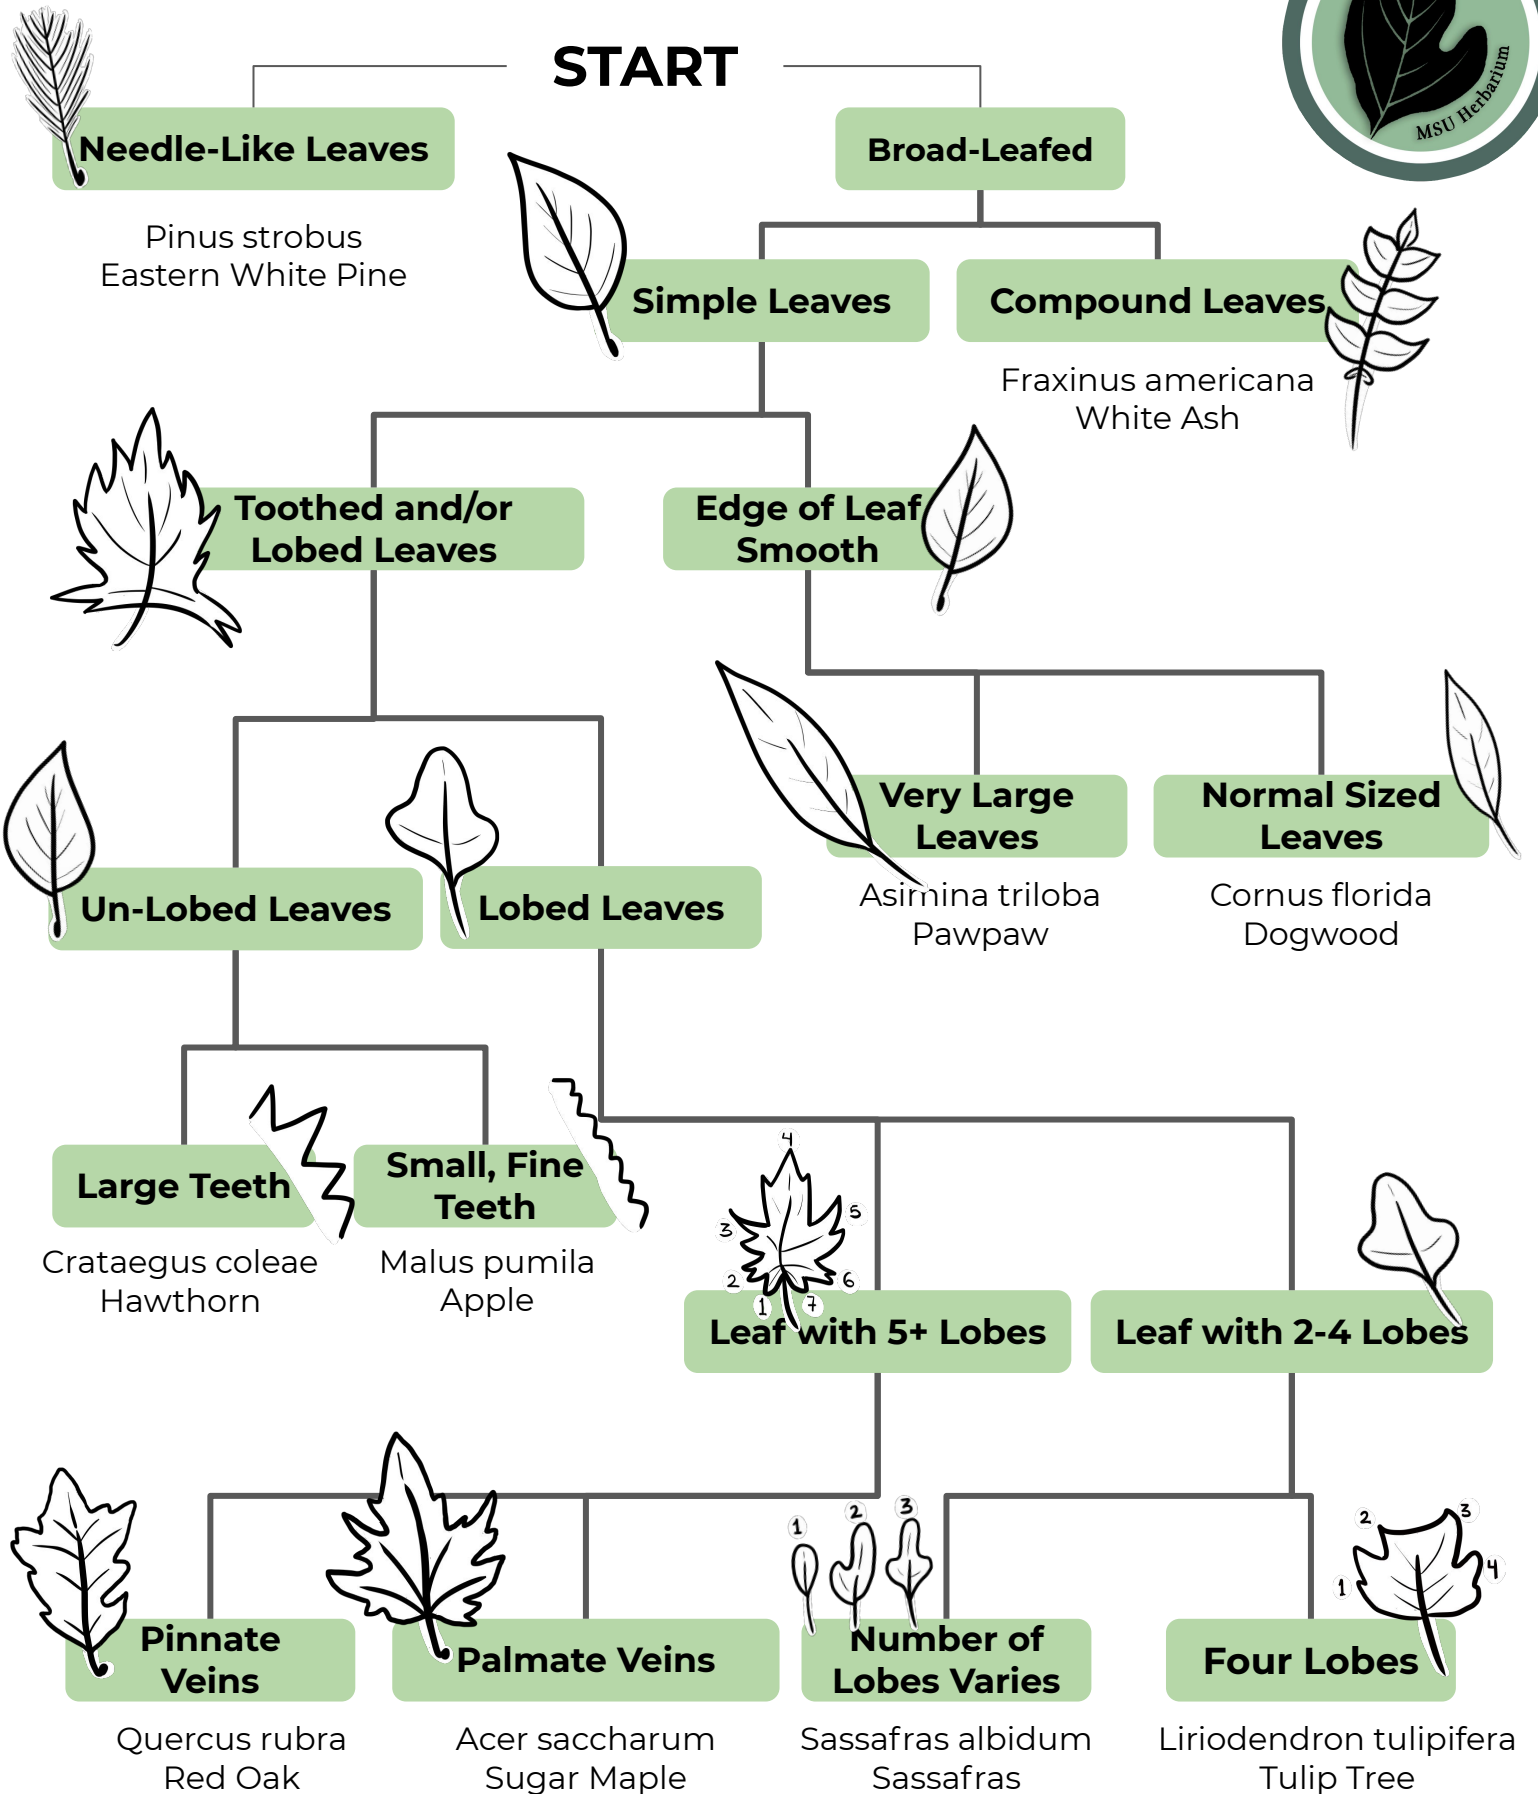

# Michigan Trees Coloring Book Specimen Key

## Definitions

**Pinnate:** Veins come out from multiple points on central vein  
**Palmate:** Veins come out from one central point  
**Compound Leaf:** Distinct parts (leaflets) joined together on a single stem  
**Simple Leaf:** Single leaf never divided into leaflet units